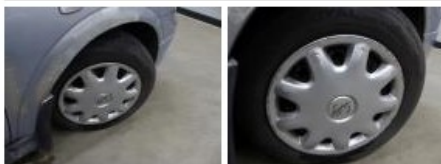

Roof, Scratch(es), Acceptable 0,00

No pictures to display

Door R R, Scratch(es), LI - Repair and paint (complete) 318,35

Front bumper, Scratch(es), LI - Repair and paint (complete) 211,80

Wheel cover F R, Scratch(es), E - Replace 30,00