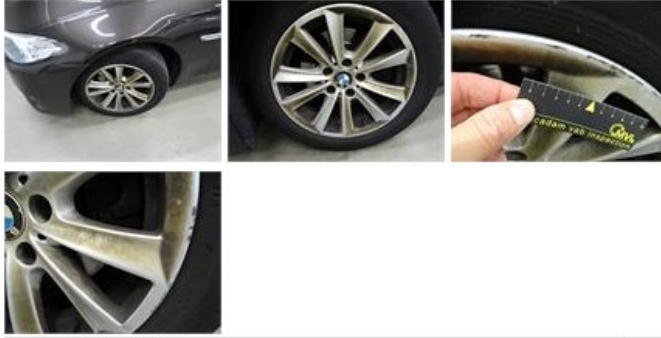

Windscreen, Repaired, Acceptable 0,00

No pictures to display

Alloy rim F R, Scratch(es), Acceptable 0,00

No pictures to display

Alloy rim F L, Scratch(es), LI - Repair and paint (complete)

95,00

Front bumper, Damaged, LI - Repair and paint (complete)