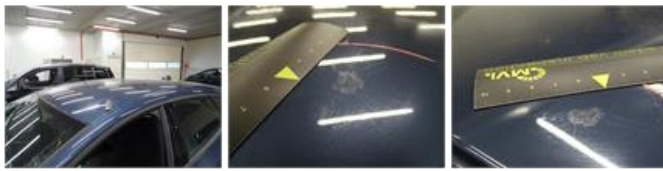

Door R R, Scratch(es), Acceptable 0,00

No pictures to display

Door F L, Scratch(es), Acceptable 0,00

No pictures to display

Bumper R, Dent(s) and scratch(es), Smart repair 110,64