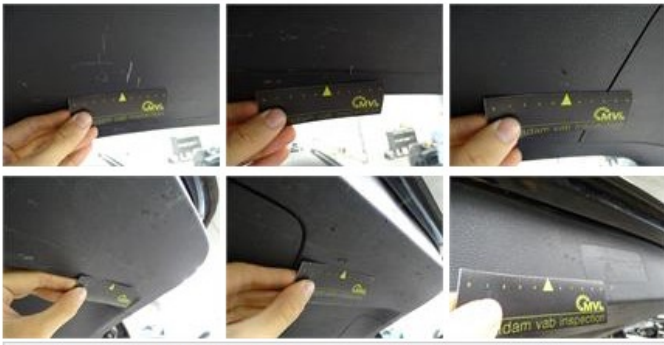

Rear spoiler, Chemical polution, Acceptable 0,00

No pictures to display

Tailgate, Scratch(es), Acceptable 0,00

No pictures to display

Trunk lid covering R, Scratch(es), Smart repair 110,64

Floor covering F L, Hole, E - Replace