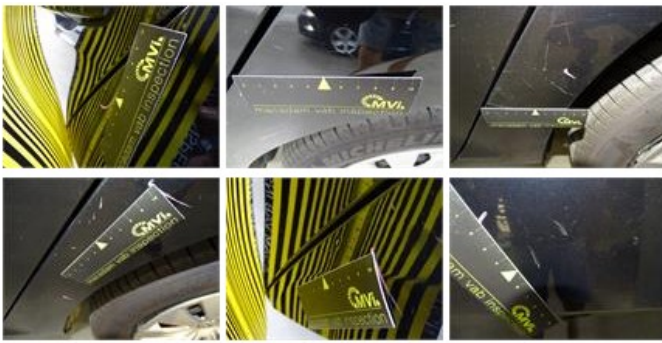

Bonnet, Stone chip(s), Acceptable 0,00

No pictures to display

Bumper R, Dent(s) and scratch(es), LI - Repair and paint (complete) 211,80

Internal Boot Lining R, Scratch(es), Acceptable 0,00

No pictures to display

Door F R, Dent(s) and scratch(es), LI - Repair and paint (complete) 318,35

Door R L, Chemical polution, LI - Repair and paint (complete) 318,35

Wing R L, Dent(s) and scratch(es), LI - Repair and paint (complete) 0,00

Rocker panel inner R L, Dent(s), LI - Repair and paint (complete) 115,56

Rocker panel inner F L, Scratch(es), Repair/replace (lump sum) 115,56

Rear window, Scratch(es), E - Replace 0,00

Bumper F, Dent(s) and scratch(es), LI - Repair and paint (complete) 211,80

Roof, Chemical polution, LI - Repair and paint (complete) 481,50

Wing R R, Dent(s) and scratch(es), LI - Repair and paint (complete) 308,20

Rearview mirror housing R, Scratch(es), Acceptable 0,00

No pictures to display