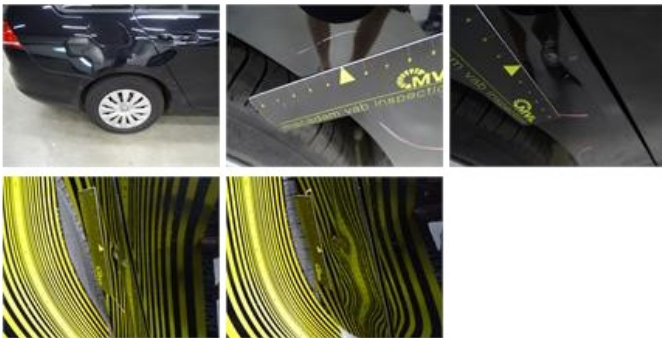

Rocker panel inner R L, Dent(s), LI - Repair and paint (complete) 115,56

Rocker panel inner F L, Scratch(es), Repair/replace (lump sum) 115,56

Rear window, Scratch(es), E - Replace 0,00

Bumper F, Dent(s) and scratch(es), LI - Repair and paint (complete) 211,80

Roof, Chemical polution, LI - Repair and paint (complete) 481,50

Wing R R, Dent(s) and scratch(es), LI - Repair and paint (complete) 308,20

Rearview mirror housing R, Scratch(es), Acceptable 0,00

No pictures to display