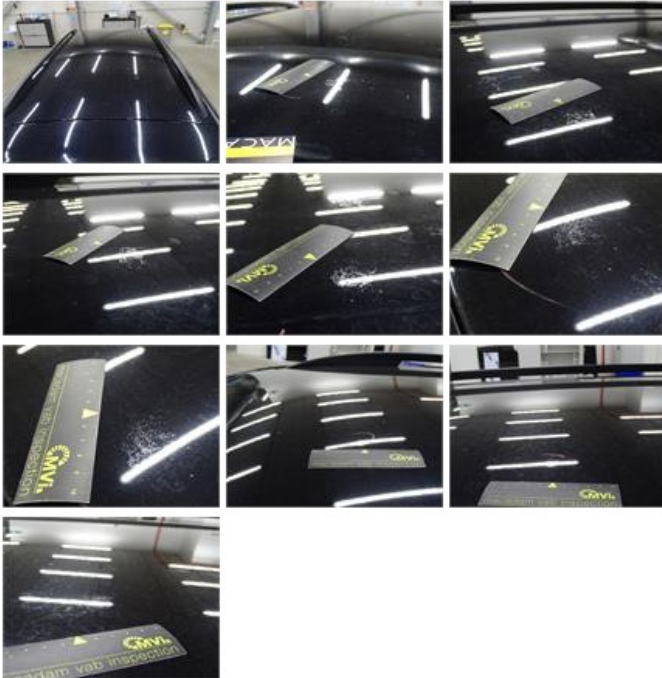

Bonnet, Stone chip(s), Acceptable 0,00

No pictures to display

Bumper R, Dent(s) and scratch(es), LI - Repair and paint (complete) 211,80

Internal Boot Lining R, Scratch(es), Acceptable 0,00

No pictures to display

Rocker panel inner R L, Dent(s), LI - Repair and paint (complete) 115,56

Rocker panel inner F L, Scratch(es), Repair/replace (lump sum) 115,56

Rear window, Scratch(es), E - Replace 0,00

Bumper F, Dent(s) and scratch(es), LI - Repair and paint (complete) 211,80

Roof, Chemical polution, LI - Repair and paint (complete) 481,50

Wing R R, Dent(s) and scratch(es), LI - Repair and paint (complete) 308,20

Rearview mirror housing R, Scratch(es), Acceptable 0,00

No pictures to display