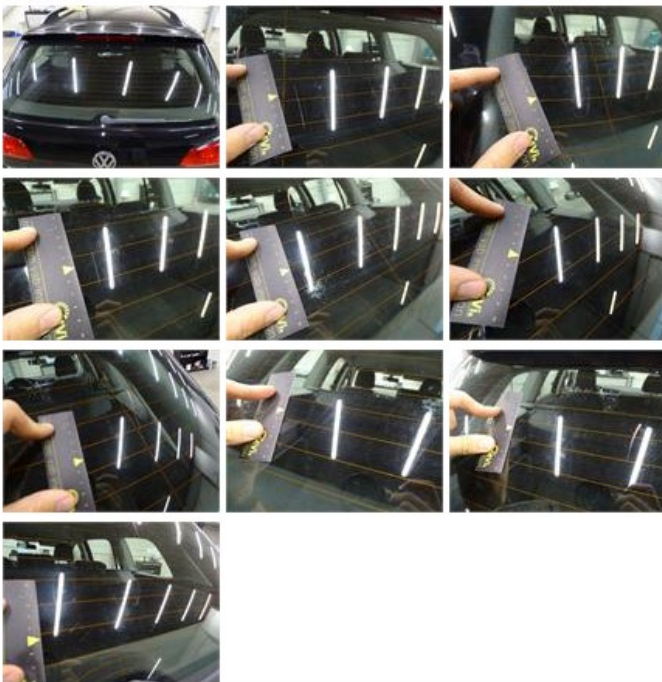

Bumper F, Dent(s) and scratch(es), LI - Repair and paint (complete) 211,80