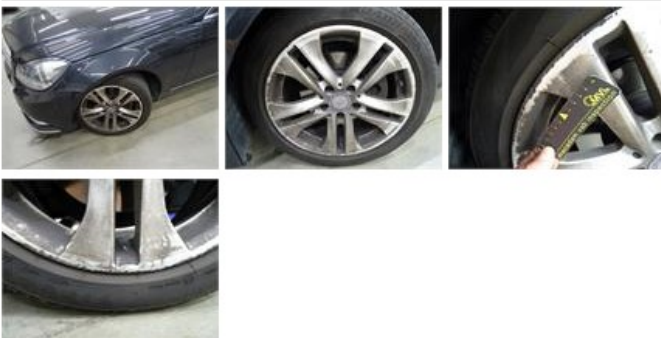

Degree of wear

	225/45/17/91 Y LightMetal			
Summer tyres:	Fr.L.	Firestone: 5 mm	Fr.R.	Firestone: 5 mm
	Re.L.	Vredestein: 5 mm	Re.R.	Vredestein: 5 mm

Assistance equipment

Emergency spare wheel	Yes	Jack	Yes
-----------------------	------------	------	------------

Alloy rim R R, Scratch(es), LI - Repair and paint (complete) 95,00

Tailgate, Dent(s) and scratch(es), Le - Replace and paint 0,00

Alloy rim F L, Scratch(es), LI - Repair and paint (complete) 95,00

Bonnet, Dent(s), Acceptable 0,00