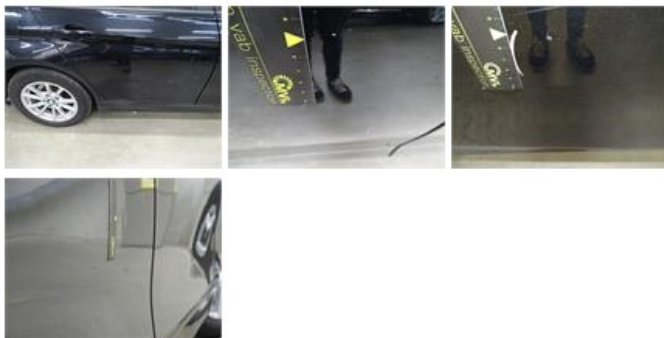

Door R R, Dent(s) and scratch(es), LI - Repair and paint (complete)

Door F L, Scratch(es), Acceptable

0,00

No pictures to display

211,80